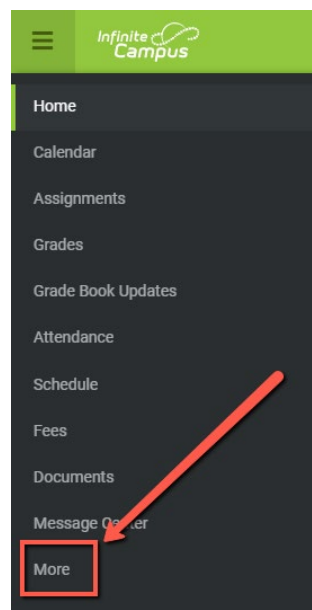

# GETTING YOUR STUDENTS CCSD EMAIL ADDRESS

Please try these options in this order as needed

**1** Ask your student. Many classes use their full email address to access programs throughout the day.

**2** Find it in Infinite Campus

A. Click below or copy/paste the link to login.

<https://campus.ccsd.net/campus/portal/parents/clark.jsp?status=logoff>

B. Click on **MORE**