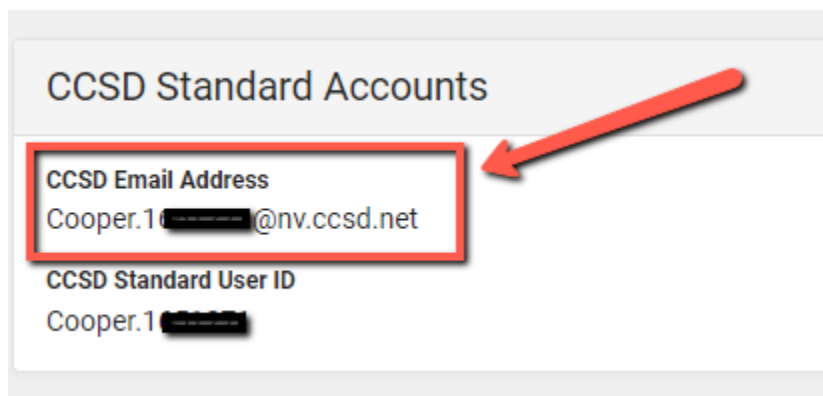

D. Locate your students CCSD Email Address

3

Reach out to your student's teacher via Class Dojo or their preferred method of communication.

4

Call the Vassiliadis Front Office at 702-799-1420.