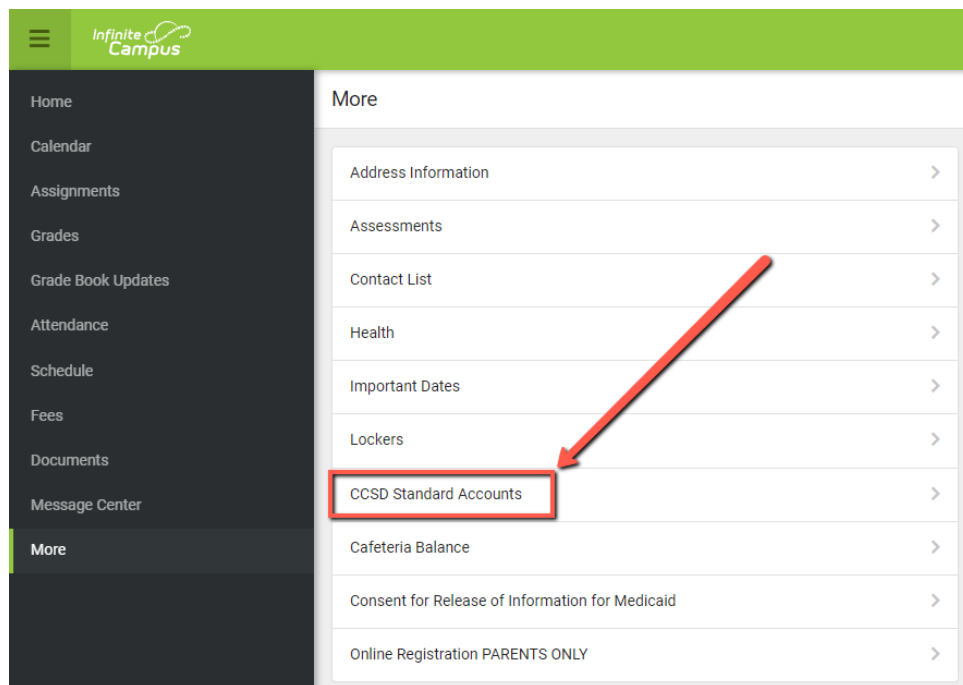

A. Click below or copy/paste the link to login.

<https://campus.ccsd.net/campus/portal/parents/clark.jsp?status=logoff>

B. Click on **MORE**

## C. Click on CCSD STANDARD ACCOUNTS